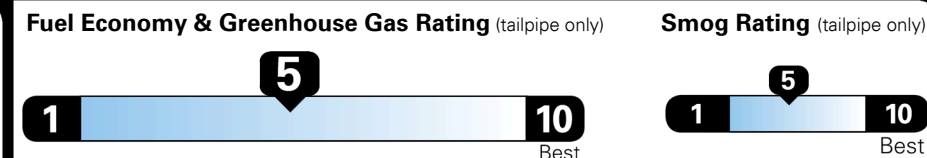

Inland Freight & Handling : \$1,475.00
Total Price : **\$42,180.00**

Hyundai's flagship, premium three-row SUV

EPA DOT Fuel Economy and Environment

Gasoline Vehicle

Fuel Economy

22 MPG
combined city/hwy

19 MPG
city

26 MPG
highway

4.5 gallons per 100 miles

Small SUVs range from 12 to 115 MPG. The best vehicle rates 146 MPGe.

You spend \$2,500
more in fuel costs over 5 years
compared to the average new vehicle.

Annual fuel cost
\$2,400